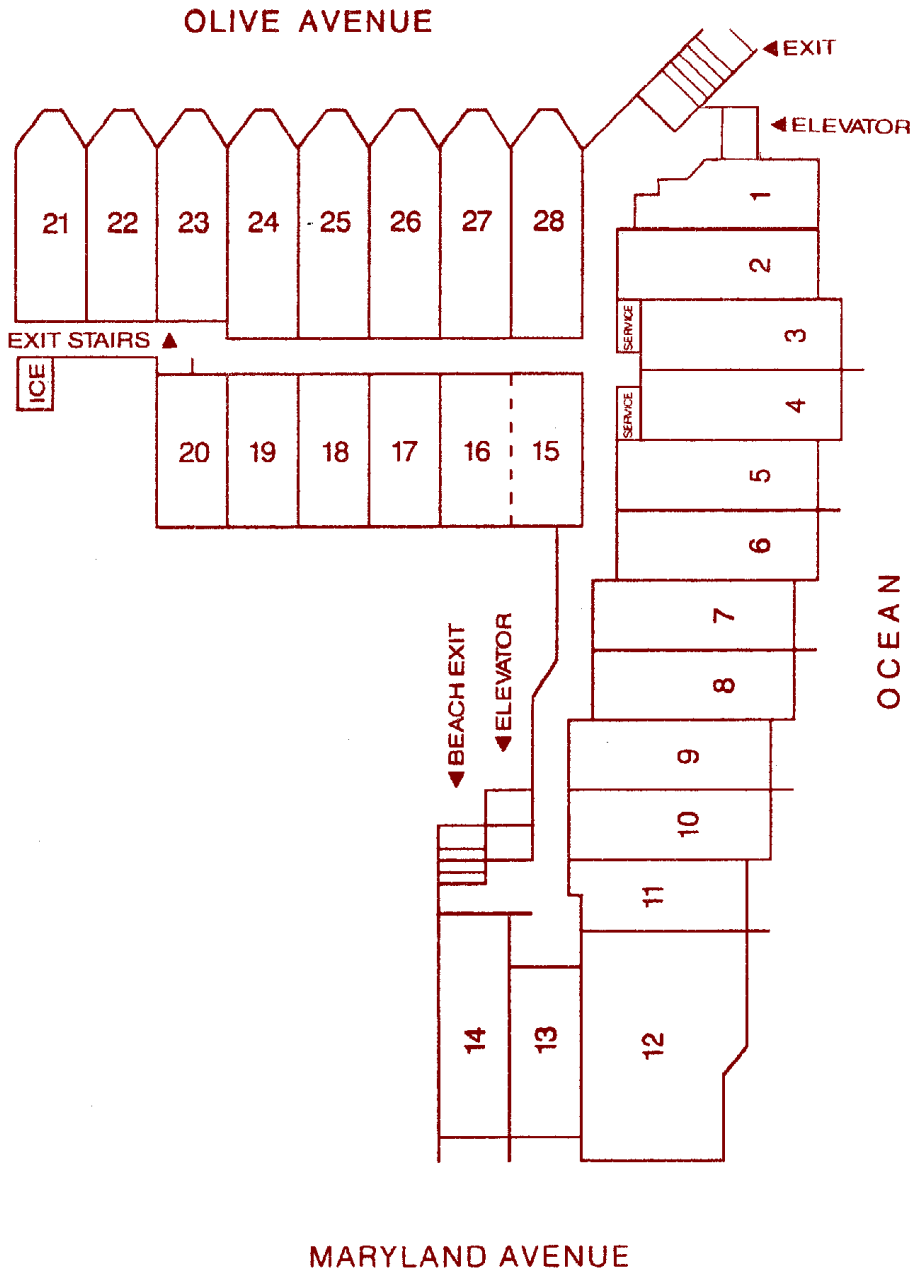

# BOARDWALK PLAZA HOTEL

## *Accommodations & Group Rates for D.A.R. (Delaware Association of Realtors)*

Rooms #1 & 2  
ocean front deluxe  
rooms  
S-Th **\$124** F-S **\$179**

Rooms #3 – 10  
ocean front suites  
S-Th **\$109** F-S **\$169**

Room #11  
efficiencies  
S-Th **\$124** F-S **\$179**

Room #12  
apartments /  
breakout rooms  
S-Th **\$N/A** F-S **\$N/A**

Rooms #13, 14 & 23  
ocean view king  
S-Th **\$94** F-S **\$129**

Rooms #15 – 20  
standard rooms  
S-Th **\$74** F-S **\$94**

Rooms #21 & 22  
ocean view deluxe  
suites  
S-Th **\$109** F-S **\$169**

Rooms #24 – 28  
ocean view suites  
S-Th **\$104** F-S **\$144**

*Rates quoted are group rates for **01/10-14/2019** only, are based on double occupancy, are subject to availability at time of booking and do not include 8% Delaware State occupancy tax. Concierge Level accommodations \$50 additional; adults only, please. 1 night minimum stay required.*